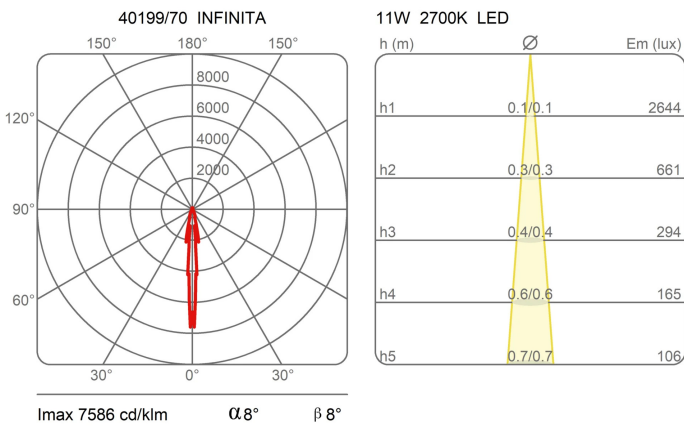

Clear glass lamp body available in three lengths: 70 cm, 120 cm and 150 cm.

Diameter 5,6 cm.

You can compose your lamp starting with the choice of the lamp body and continuing with the choice of the diffusers, which are available in 4 shapes: a rhomboid, a bell, a cylinder, a disc, to give life to your composition.

Height	70 cm
Diameter	5,6 cm
Power supply cable length	250 cm
Weight	1.5 Kg

Materials

Structure	glass aluminium	Canopy	aluminium
-----------	-----------------	--------	-----------

Voltage	24V	Watt	10 W
Power unit	Excluded	Lumen	1000 lm
Mounting Power Supply	External	CRI	>90
		Duration	50000 h
		CCT	2700 K
		Energy class	E

Certifications

EcoLabel

Photometric curves

Colour variant code

40199/70

Transparent